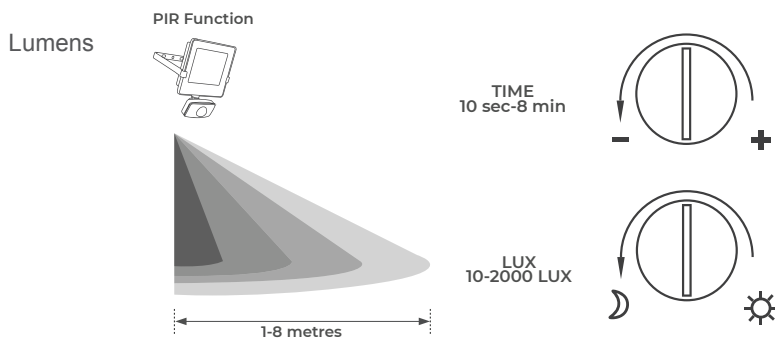

### TECHNICAL SPECIFICATIONS

	Size	Wattage	
EFLDF10B40P-M5	114mm x 71mm x 166mm	10W	800
EFLDF20B40P-M5	129mm x 72mm x 175mm	20W	1600
EFLDF30B40P-M5	144mm x 71mm x 190mm	30W	2400
EFLDF50B40P-M5	184mm x 70mm x 224mm	50W	4000