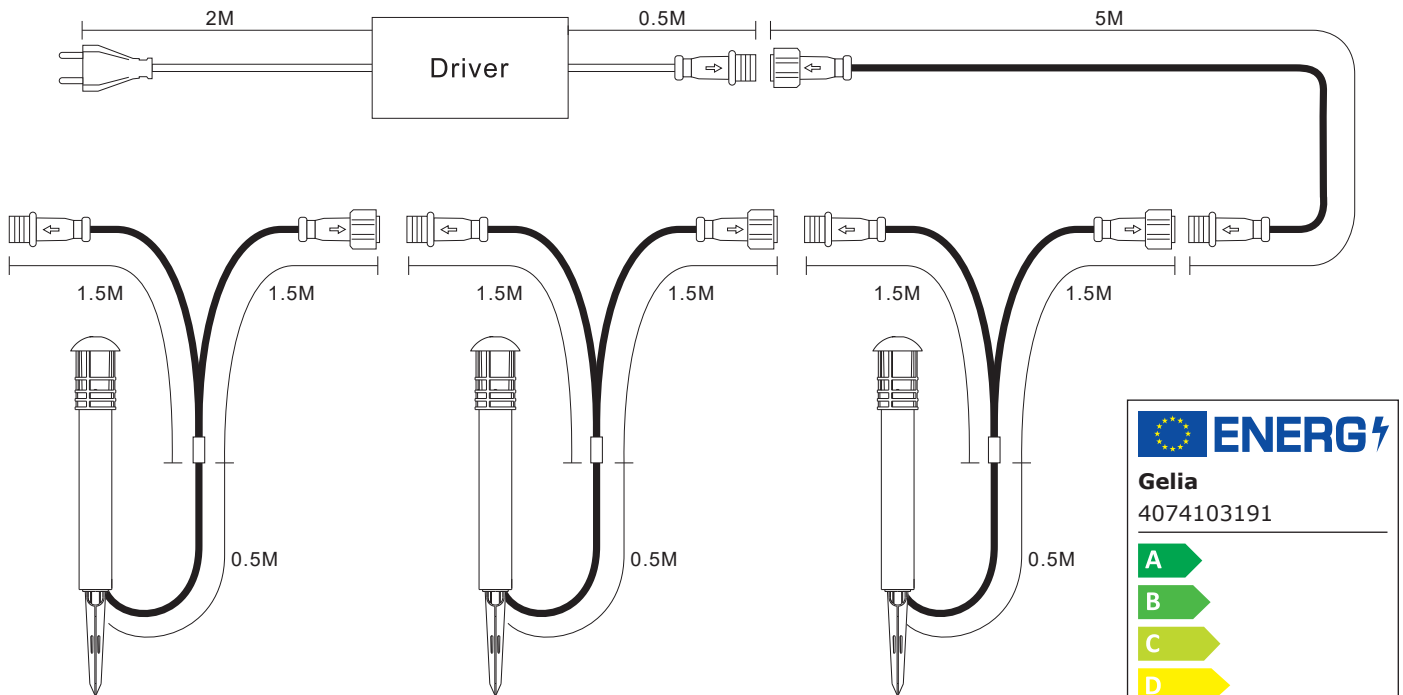

User instructions

Användarmanual / Brukerinstruksjoner / Käyttöohjeet / Brugermanual

Gelia

Article number	Name	Colour	Model	EAN
4074103191	Brommö	Black	SC-J109A	7318270052562